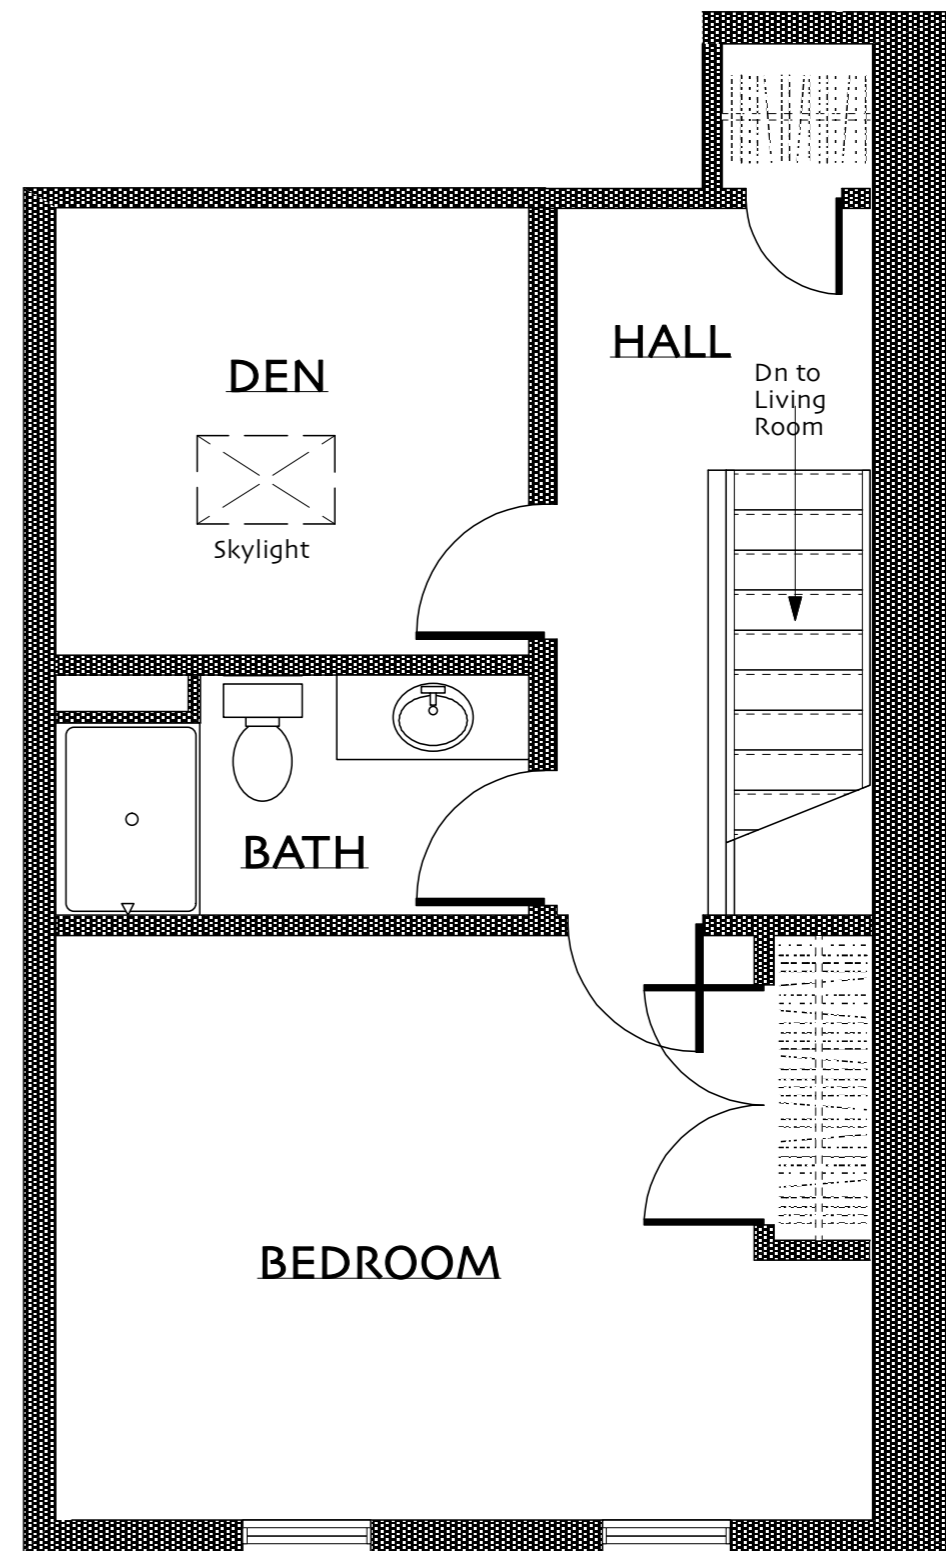

ENTRY LEVEL

UPPER LEVEL

APARTMENT 203 - ONE BEDROOM, DEN, BI-LEVEL