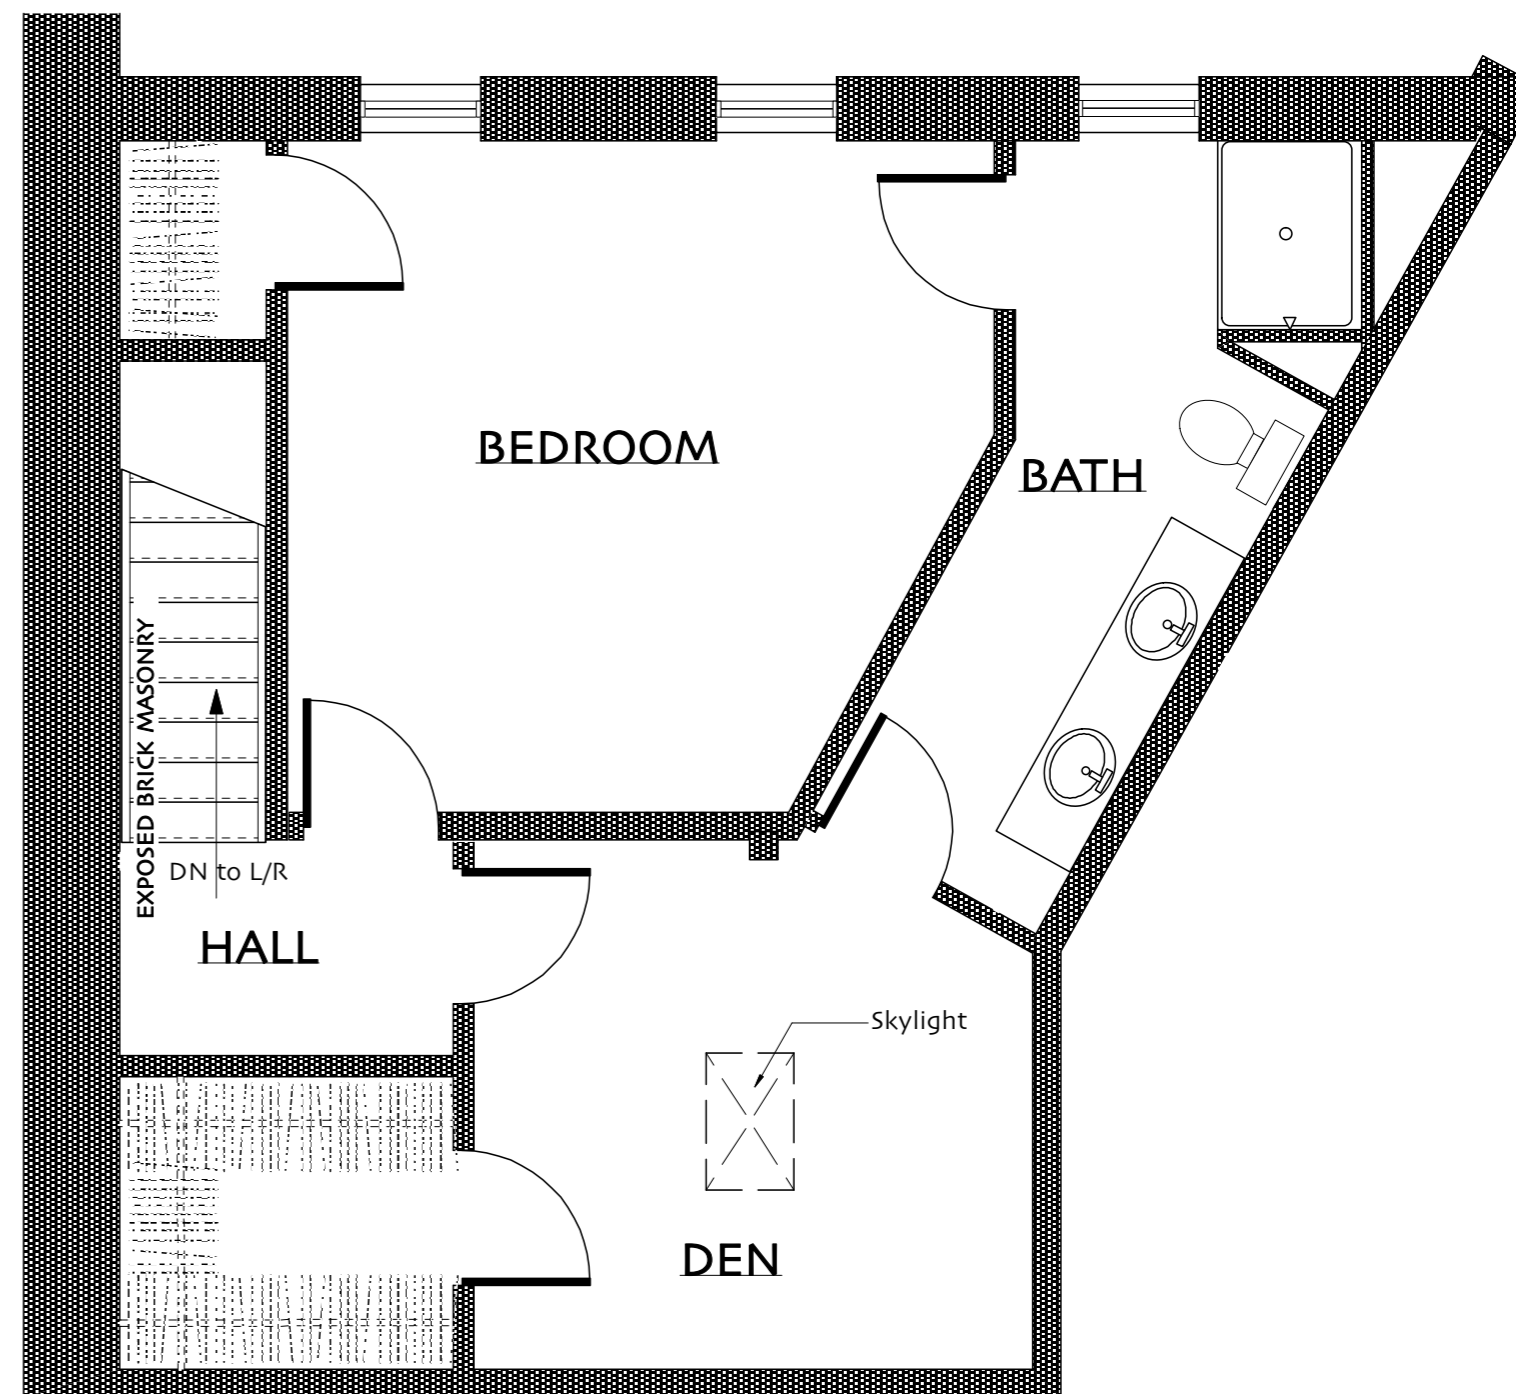

ENTRY LEVEL

UPPER LEVEL

APARTMENT 206 - ONE BEDROOM, DEN, BI-LEVEL